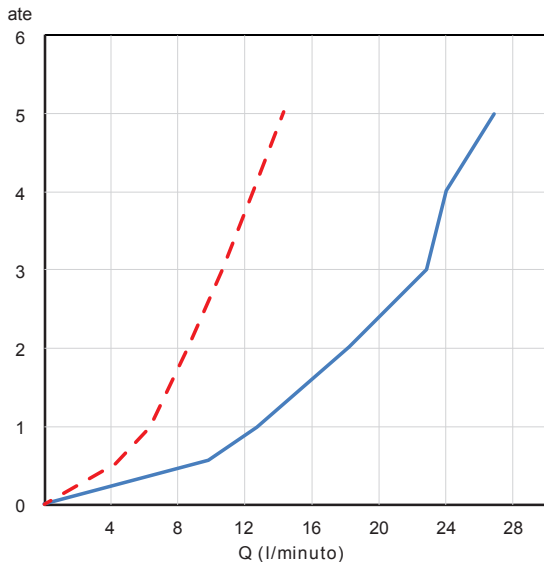

External part single lever built-in shower mixer with ceramic cartridge, 23 l/min flow rate. 210x115 abs plate, with diverter. Metal handshower with fixed support and Cromalux flexible, length 150 cm, and 1/2" connection.

DIAGRAMMA DI PORTATA FLOW RATE DIAGRAM

Test eseguito secondo le norme europee EN 817 - EN 200. Portata calcolata con l'impiego di aeratori certificati.

Test carried out according to the European standards EN 817 - EN 200. Flow rate calculated by the application of certified aerators.