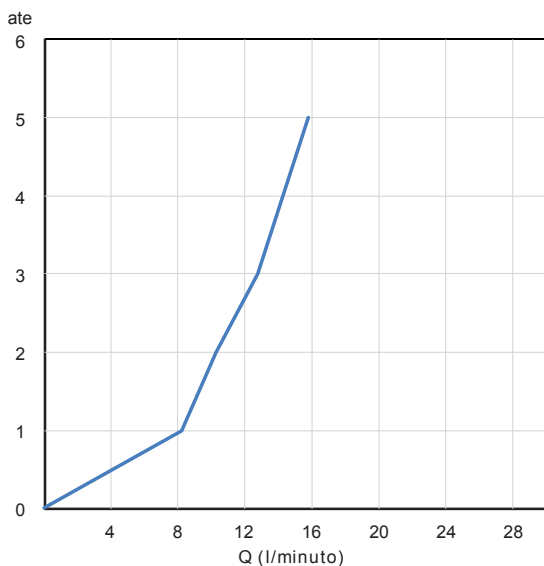

ate	1	2	3	4	5
Q (l/min)	8,2	10,7	12,0	14,3	15,9